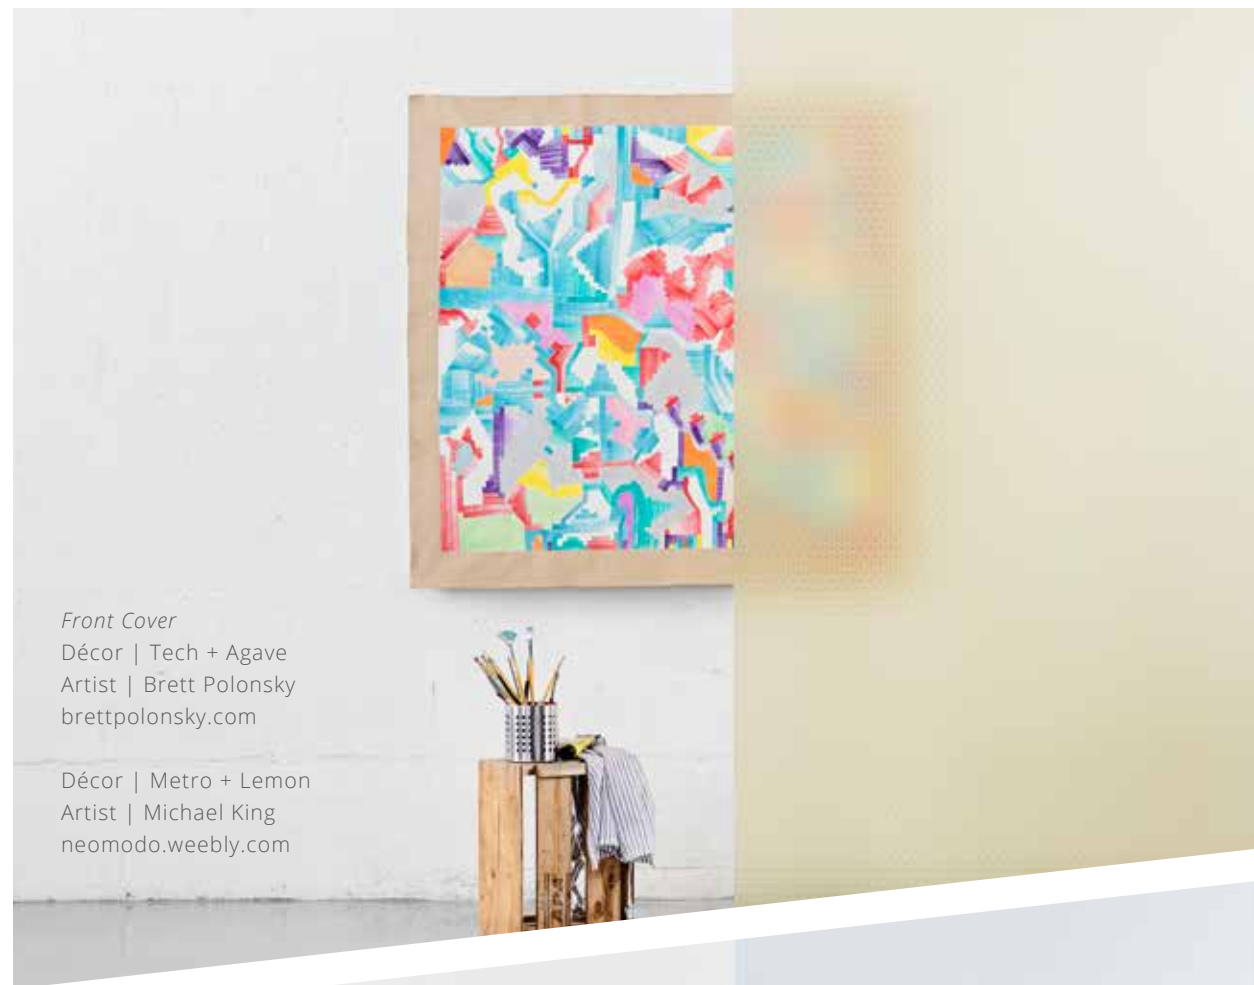

Front Cover
Décor | Tech + Agave
Artist | Brett Polonsky
brettpolonsky.com

Décor | Metro + Lemon
Artist | Michael King
neomodo.weebly.com