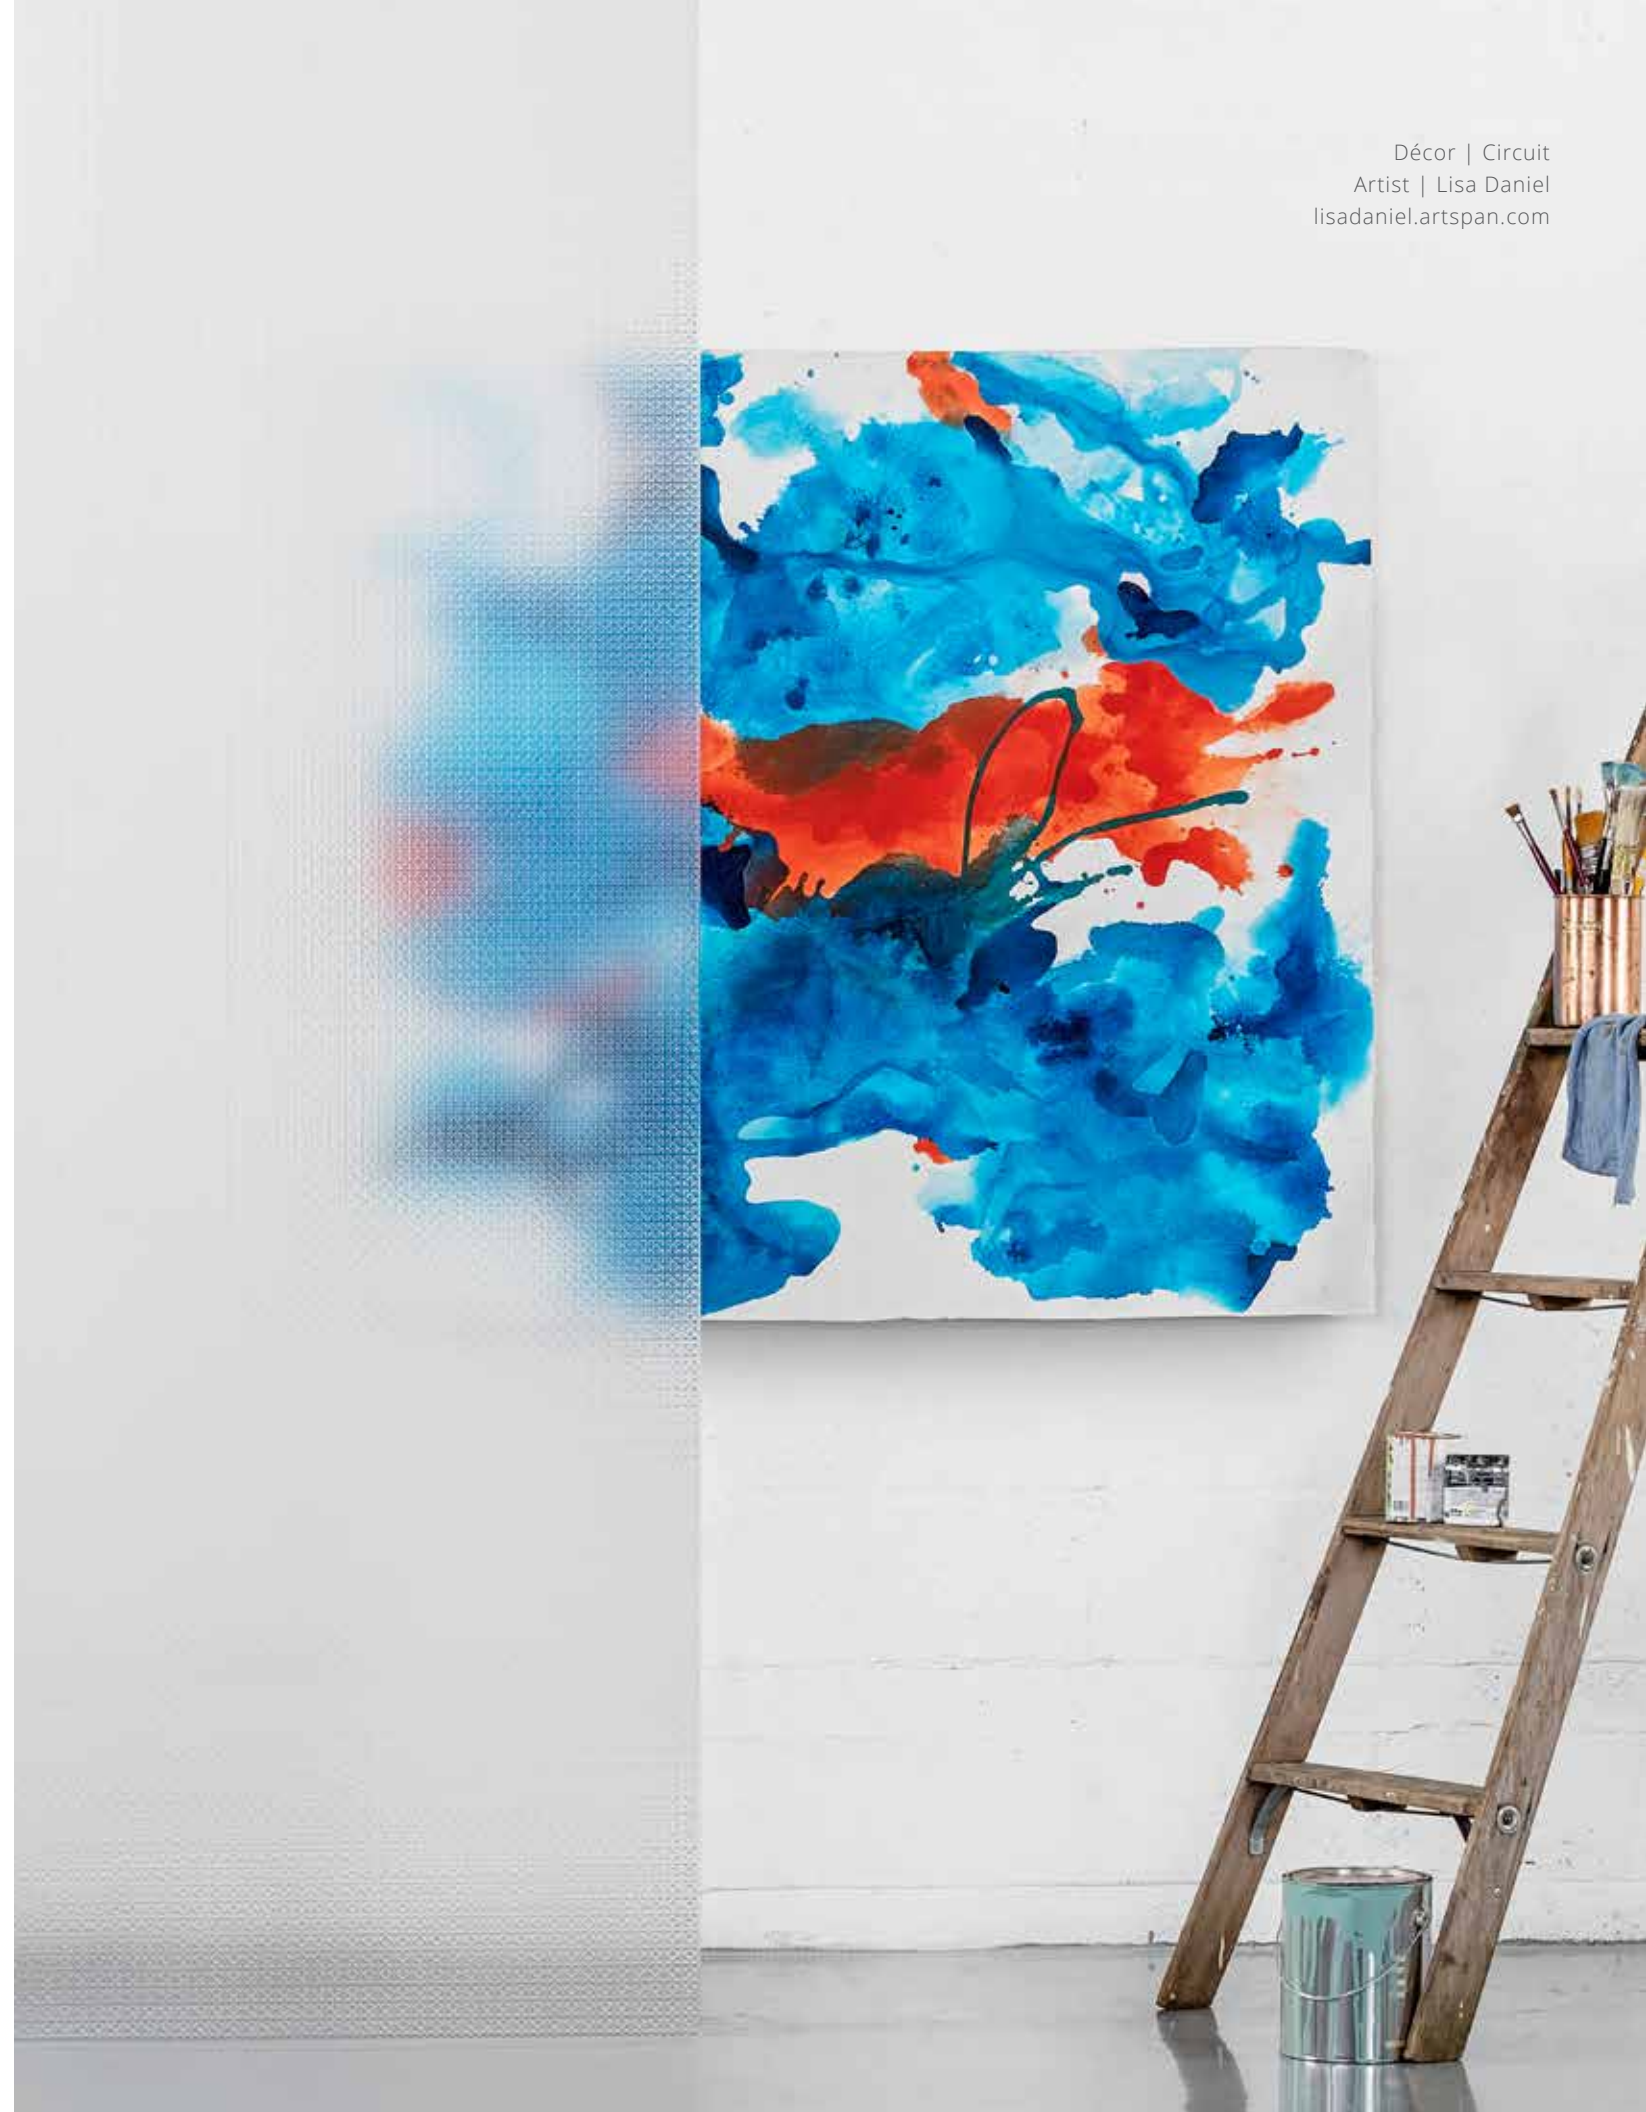

Right
Décor | Bit
Artist | Becky Frehse
beckyfrehse.com

Décor | Circuit
Artist | Lisa Daniel
lisadaniel.artspan.com

A SPLASH OF COLOR

Easily combine Impressions' embossed textures with translucent luminous color. Be empowered, steer your project's palette from bright and bold to sophisticated and subtle through the use of Lumicor's Spectrum Add-Ons; choose from the standard color palette or layer colors for that perfect hue. The possibilities are nearly limitless.