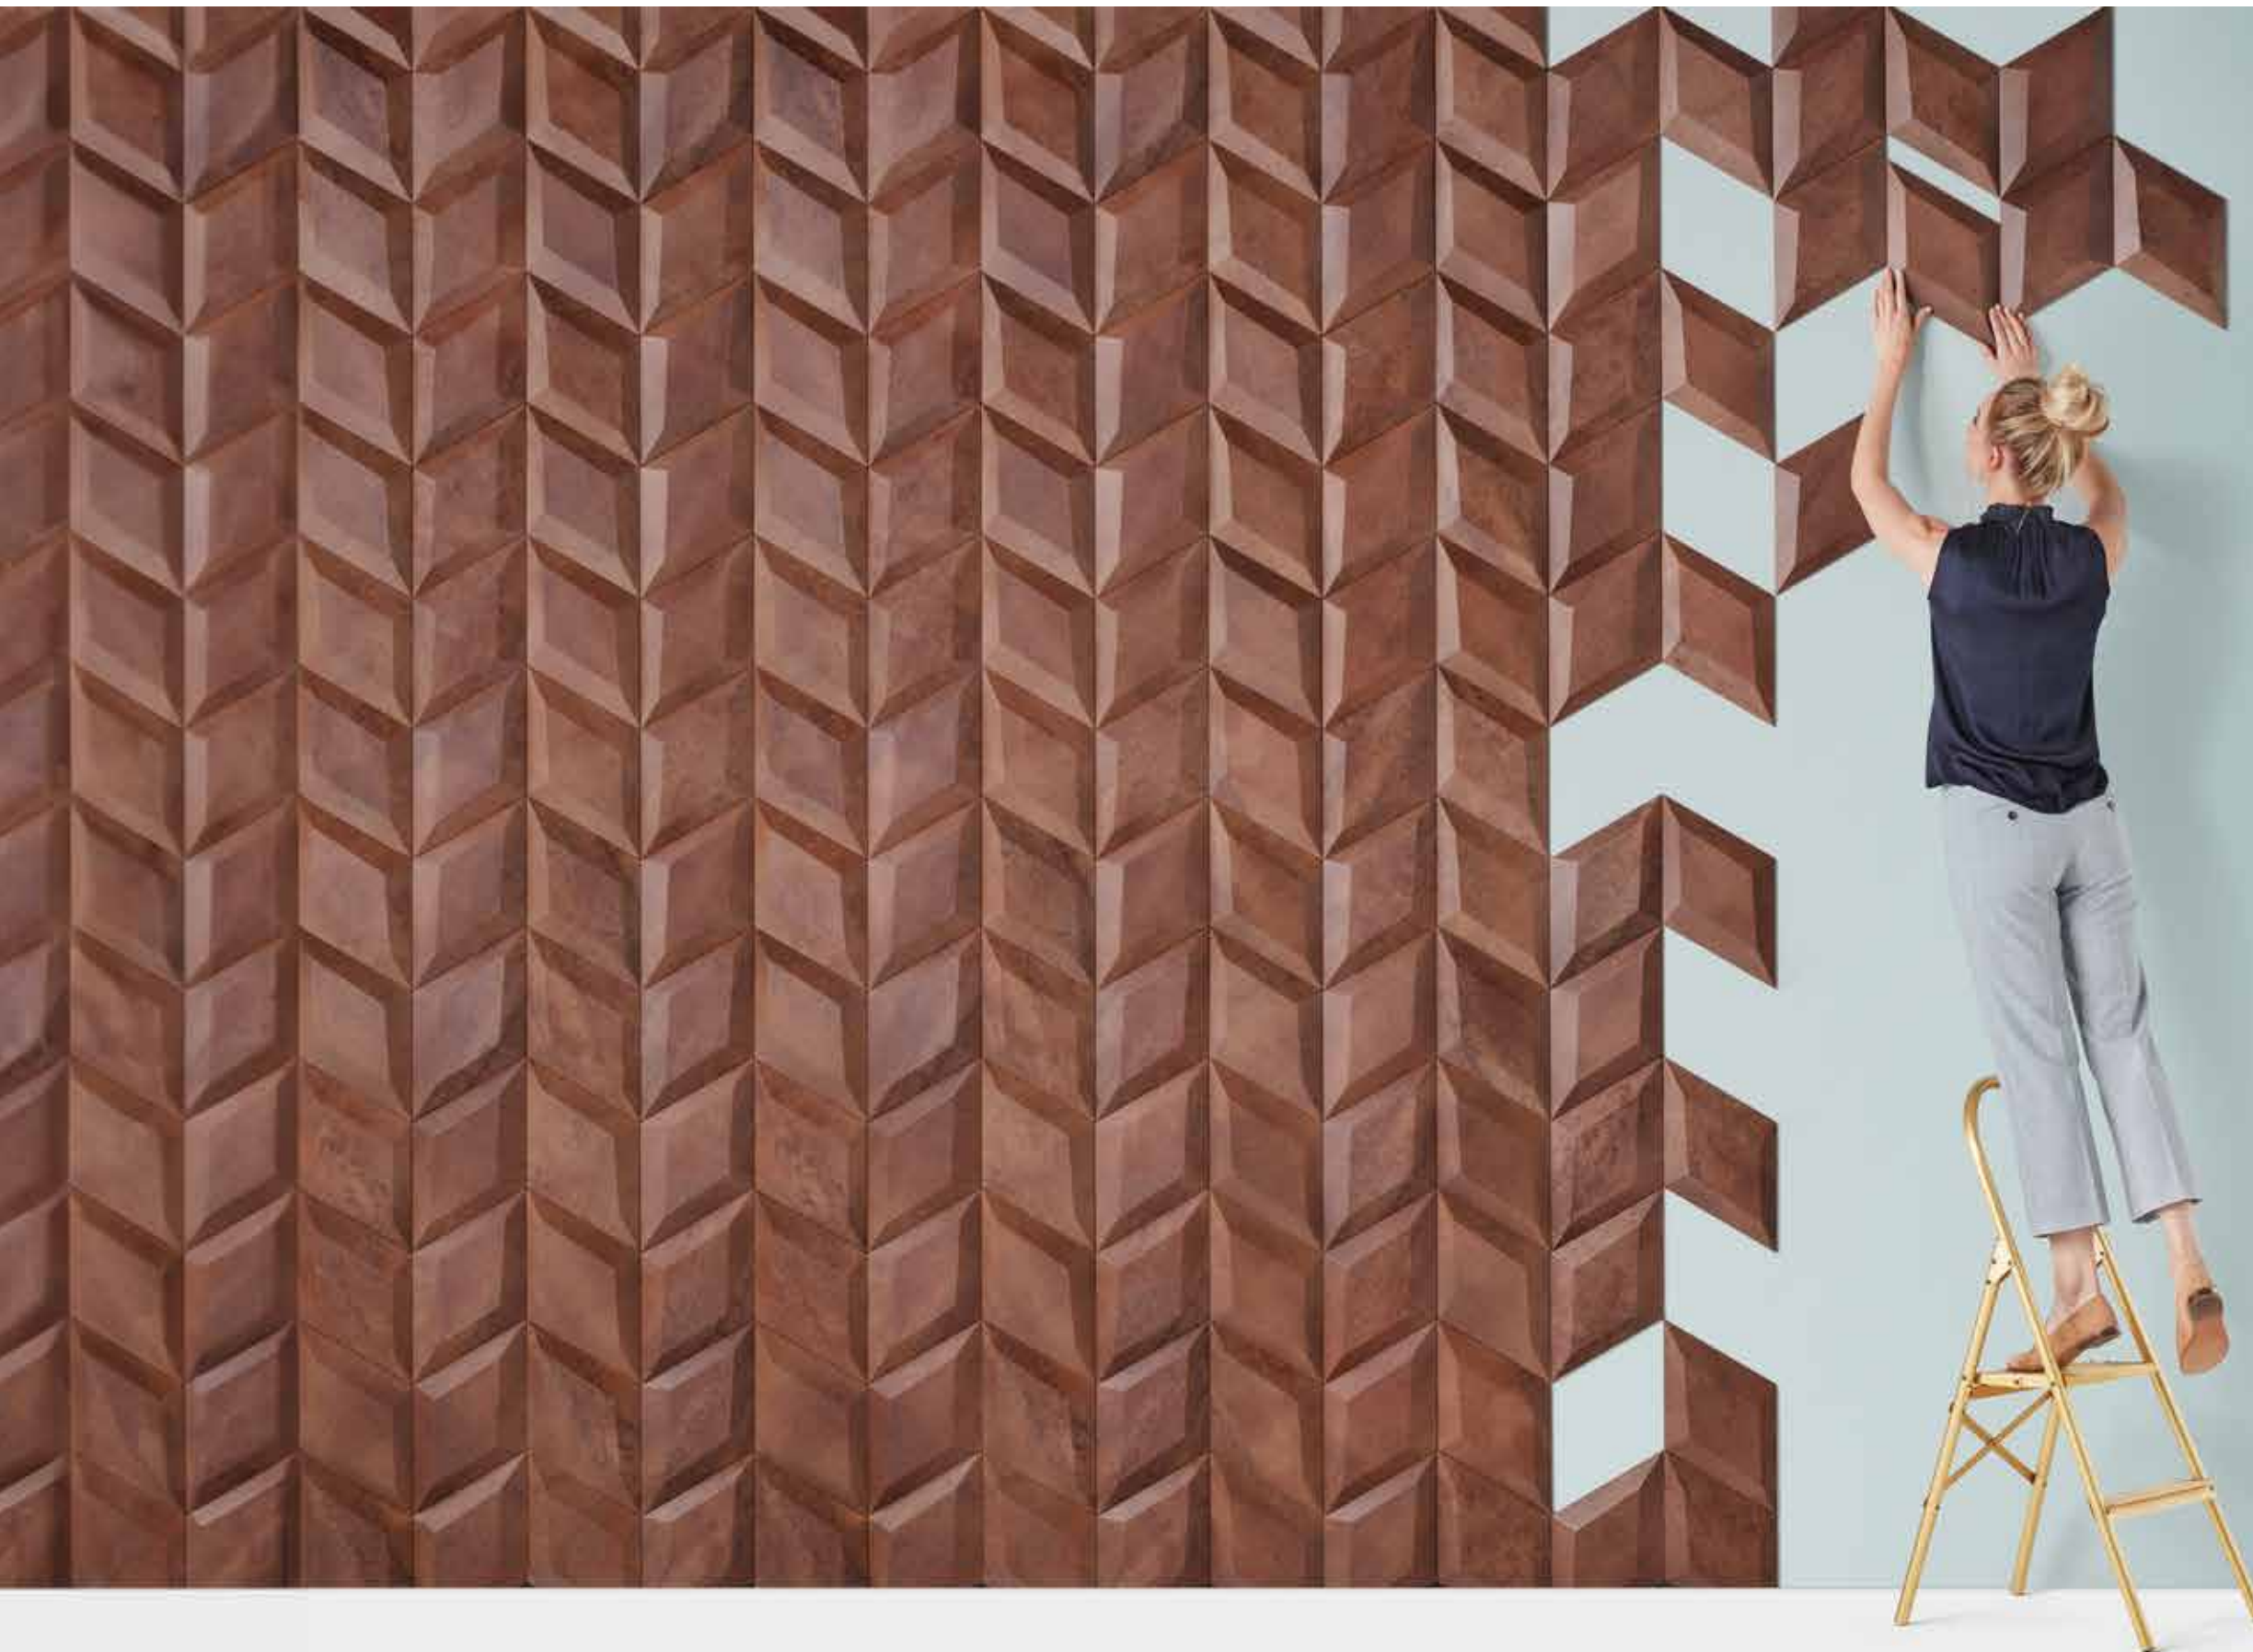

KUVIO

DIMENSIONAL WALL TILE by Lumicor

KUVIO

DIMENSIONAL WALL TILE by Lumicor

Kuvio Dimensional Wall Tile brings pattern to life with crisp, geometric shapes in a stunning collection of finishes, including rich woodgrains, textured solids, metals, concrete, and stone. Each lightweight tile arrives fully finished, making installation a snap.

Kuvio takes its name from the Finnish word for pattern, alluding to a key feature of this beautiful wall tile — each of the shapes can be laid out in a variety of patterns, allowing for design versatility.

Design your wall at [Lumicor.com](https://www.lumicor.com).

DIMENSIONAL

Each geometric shape offers its own distinct surface profile, featuring gentle curves or crisp facets that add interest and dimension to any wall.

Café Seating Area
Shape | Slide
Finish | Bianco Marble
Pattern | Directional Repeat

EVERY PATTERN BEGINS

WITH A SINGLE SHAPE

DESIGN YOUR WALL

SHAPES

Pattern comes to life with crisp, versatile shapes. Our lightweight tiles are fully finished, making for quick and easy installation.