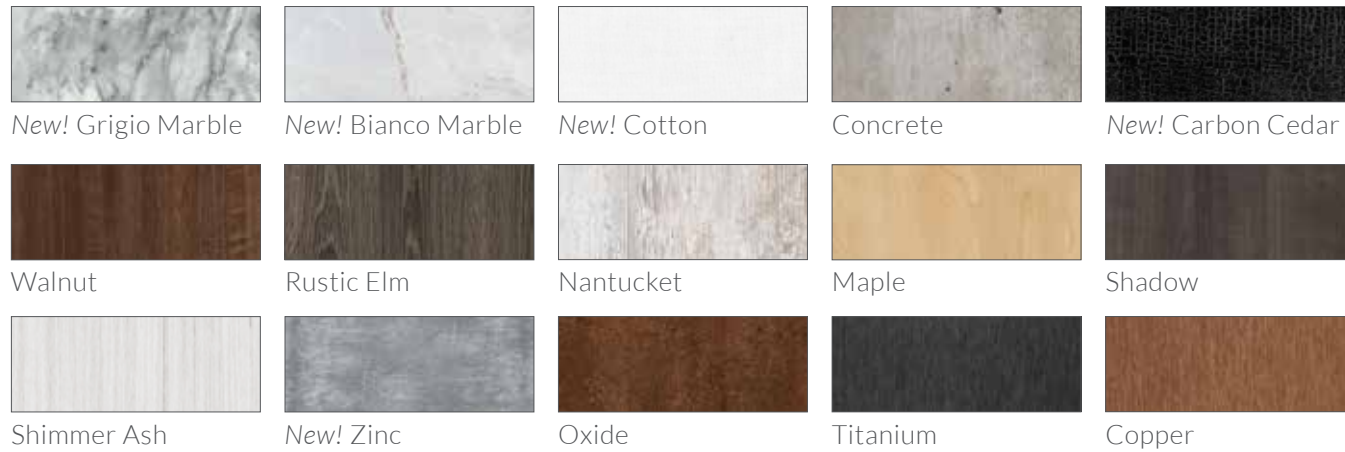

Café Seating Area
Shape | Slide
Finish | Bianco Marble
Pattern | Directional Repeat

EVERY PATTERN BEGINS

WITH A SINGLE SHAPE

DESIGN YOUR WALL

SHAPES

Pattern comes to life with crisp, versatile shapes. Our lightweight tiles are fully finished, making for quick and easy installation.

FINISHES

A wide variety of finishes are available for each shape including rich woodgrains, textured metals, concrete, and stone.

CUSTOM COLOR

Want a specific color for your Kuvio tiles? Cotton finish provides the perfect canvas.