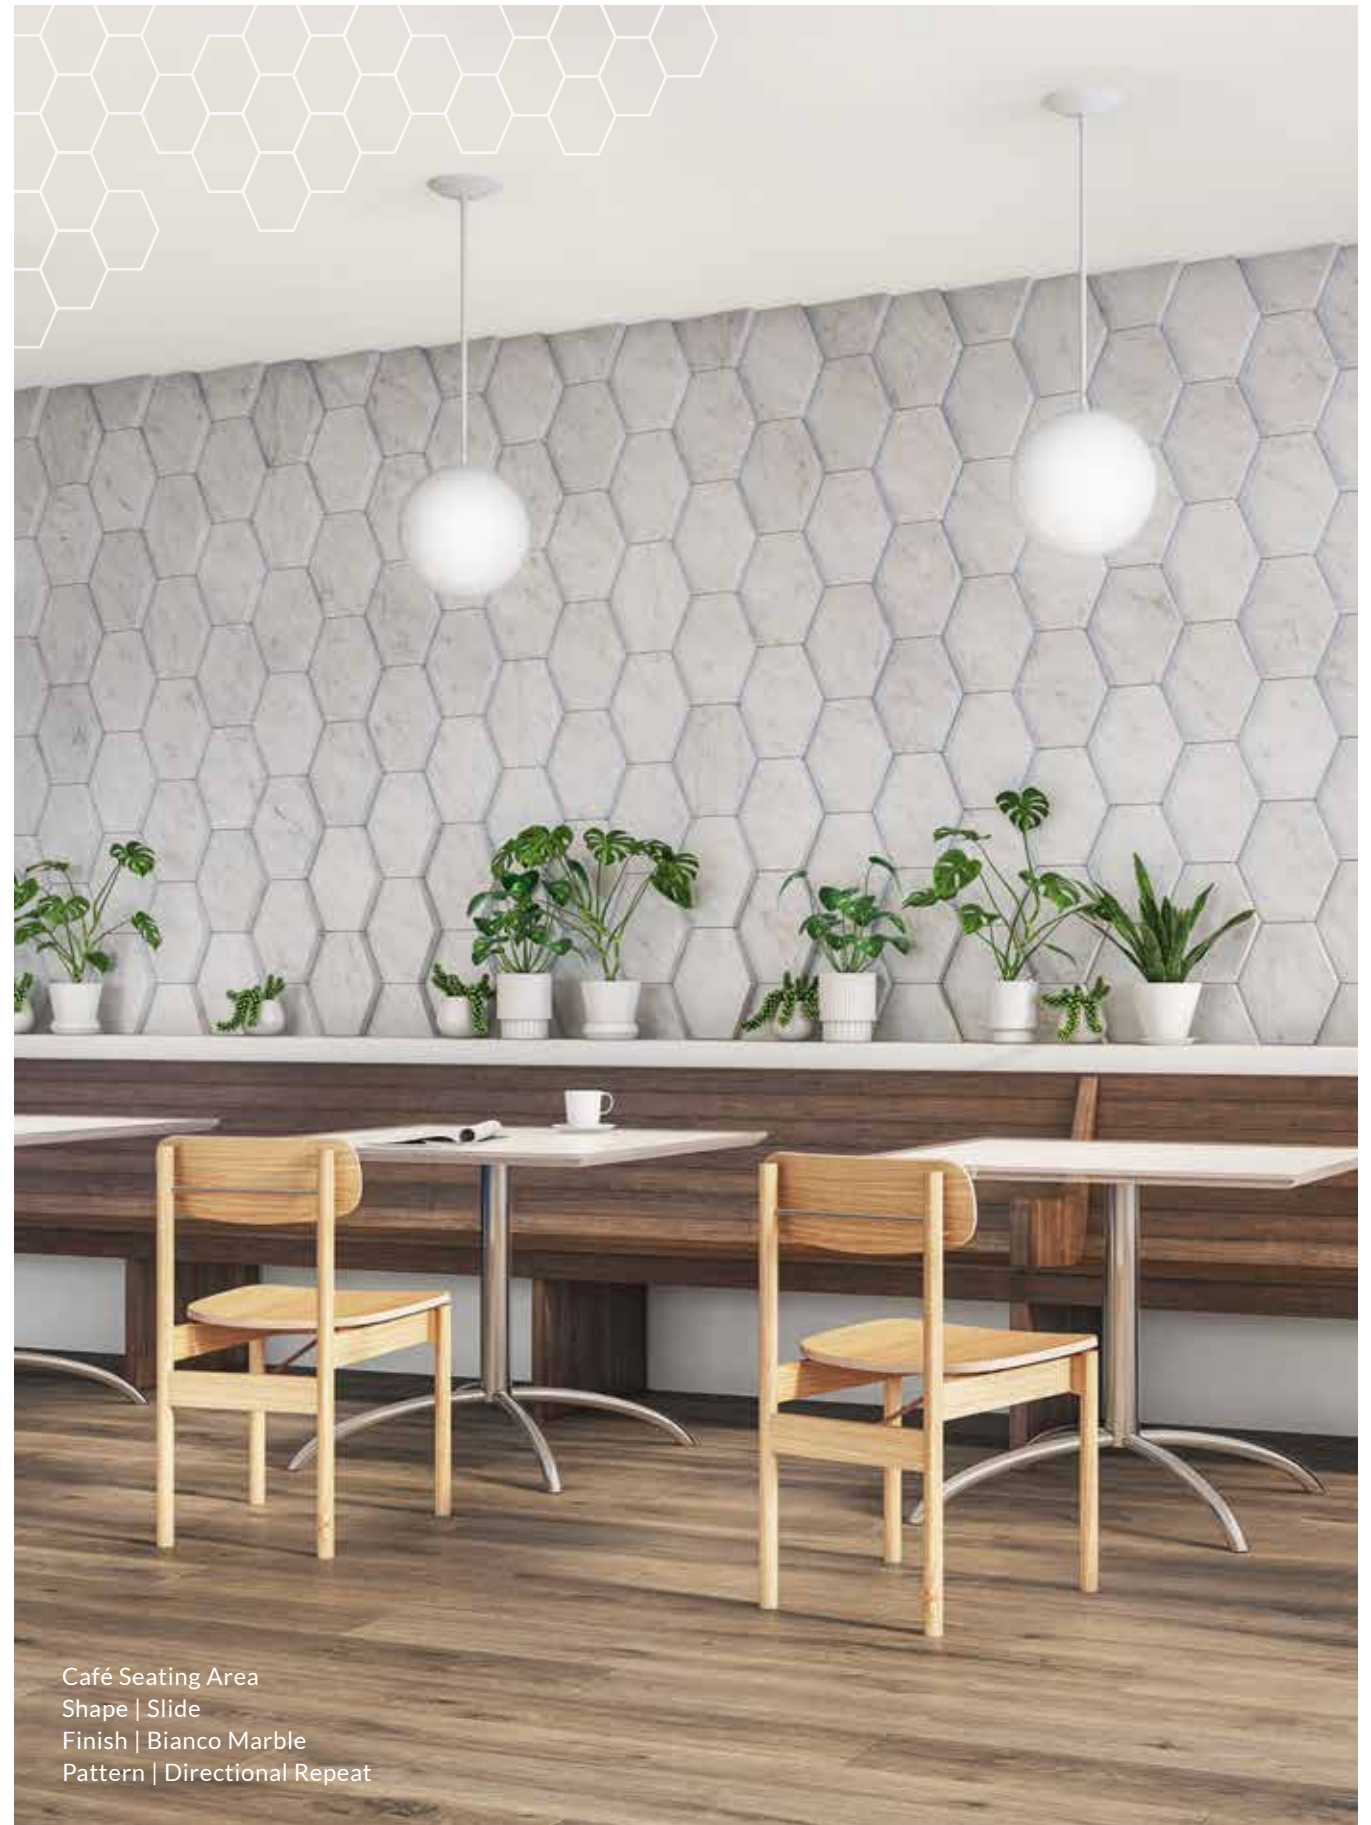

KUVIO

DIMENSIONAL WALL TILE by Lumicor

KUVIO

DIMENSIONAL WALL TILE by Lumicor

Kuvio Dimensional Wall Tile brings pattern to life with crisp, geometric shapes in a stunning collection of finishes, including rich woodgrains, textured solids, metals, concrete, and stone. Each lightweight tile arrives fully finished, making installation a snap.

Kuvio takes its name from the Finnish word for pattern, alluding to a key feature of this beautiful wall tile — each of the shapes can be laid out in a variety of patterns, allowing for design versatility.

Design your wall at [Lumicor.com](https://www.lumicor.com).

DIMENSIONAL

Each geometric shape offers its own distinct surface profile, featuring gentle curves or crisp facets that add interest and dimension to any wall.

Café Seating Area
Shape | Slide
Finish | Bianco Marble
Pattern | Directional Repeat

EVERY PATTERN BEGINS

WITH A SINGLE SHAPE

DESIGN YOUR WALL

SHAPES

Pattern comes to life with crisp, versatile shapes. Our lightweight tiles are fully finished, making for quick and easy installation.