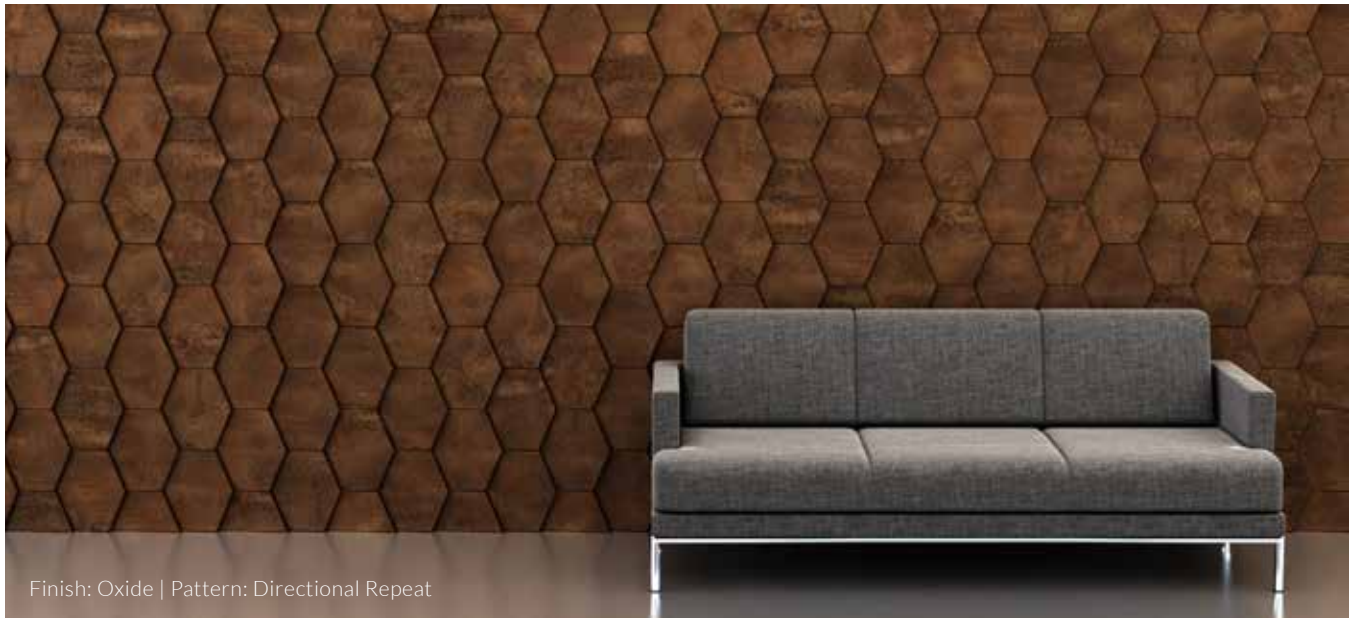

SLIDE™

Finish: Oxide | Pattern: Directional Repeat

PRODUCT SPECIFICATIONS

Tiles are cast from Class A polyurethane foam, sanded by hand, and applied with a designer finish. Due to the artisanal nature each Kuvio tile is unique and imperfections are inherent in the design.

AVAILABLE FINISHES

Grigio Marble

Bianco Marble

Cotton

Concrete

Carbon Cedar

Walnut

Rustic Elm

Nantucket

Maple

Shadow

Shimmer Ash

Zinc

Oxide

Titanium

Copper

SLIDE SAMPLE PATTERNS

Directional Repeat

Alternating Directional

Random