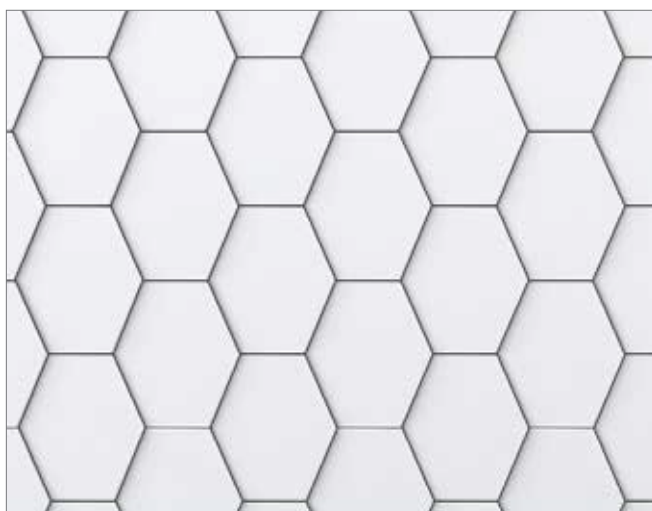

SLIDE™

Finish: Oxide | Pattern: Directional Repeat

PRODUCT SPECIFICATIONS

Tiles are cast from Class A polyurethane foam, sanded by hand, and applied with a designer finish. Due to the artisanal nature each Kuvio tile is unique and imperfections are inherent in the design.

Nantucket

Maple

Shadow

Shimmer Ash

Zinc

Oxide

Titanium

Copper

SLIDE SAMPLE PATTERNS

Directional Repeat

Alternating Directional

Random