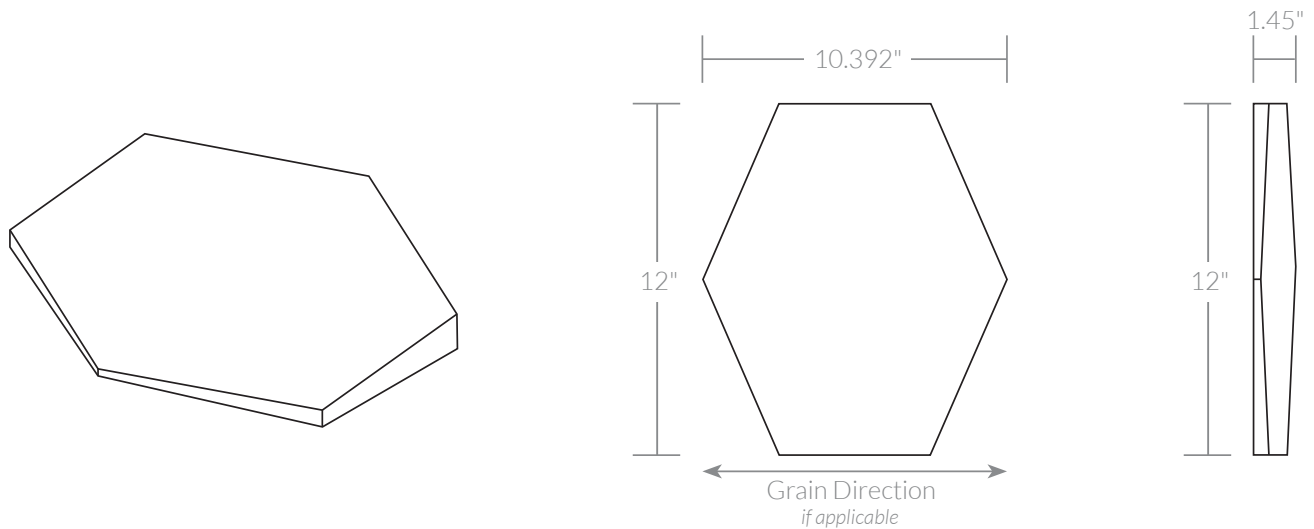

SLIDE™

Finish: Oxide | Pattern: Directional Repeat

PRODUCT SPECIFICATIONS

Tiles are cast from Class A polyurethane foam, sanded by hand, and applied with a designer finish. Due to the artisanal nature each Kuvio tile is unique and imperfections are inherent in the design.

Coverage / Tile	0.65 sf.	Approx. Weight / Case	20.5 lbs.
Coverage / Case	15.6 sf.	Case Size	24.5" x 13.5" x 12"
Tile Base Size	12" x 10.392"	Approx. Weight / Tile	1 lb.
Thickness	1.45"	Tiles / Case	24