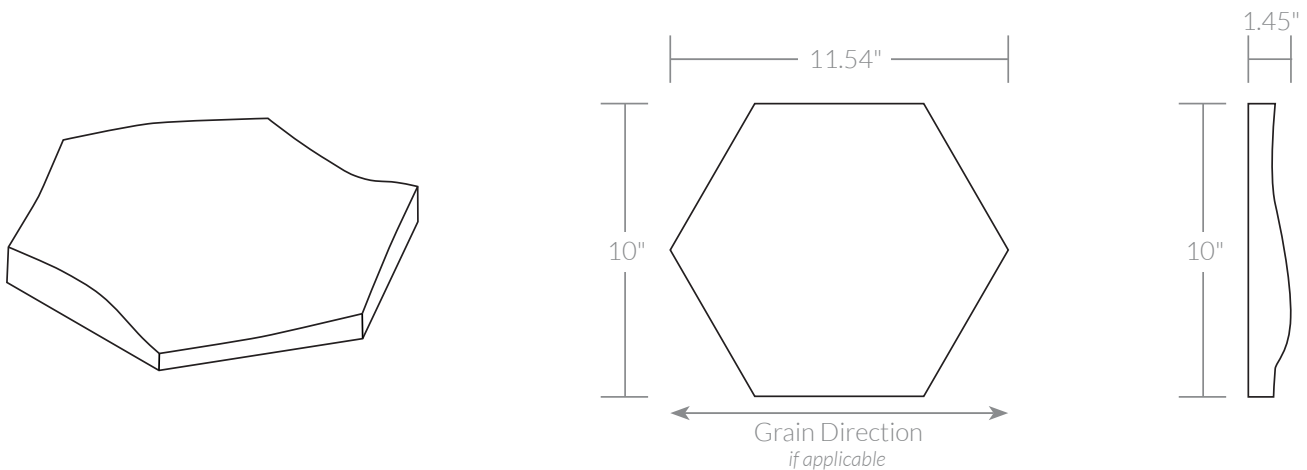

ROLL™

PRODUCT SPECIFICATIONS

Tiles are cast from Class A polyurethane foam, sanded by hand, and applied with a designer finish. Due to the artisanal nature each Kuvio tile is unique and imperfections are inherent in the design.

Coverage / Tile	0.6 sf.	Approx. Weight / Case	24.5 lbs.
Coverage / Case	16.8 sf.	Case Size	25.5" x 14.5" x 12"
Tile Base Size	10" x 11.54"	Approx. Weight / Tile	1 lb.
Thickness	1.45"	Tiles / Case	28

AVAILABLE FINISHES