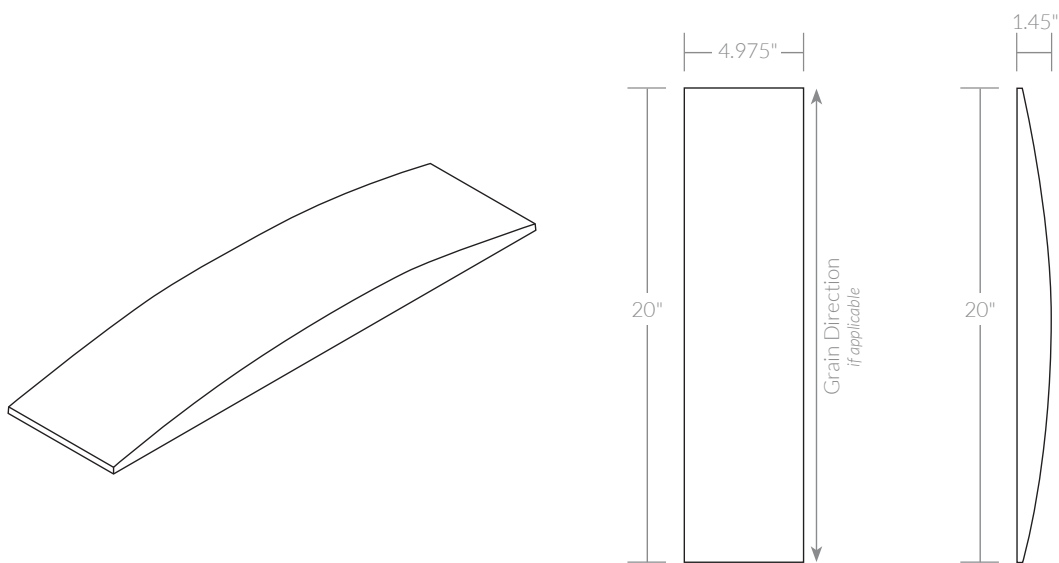

# CURVE™

Finish: Walnut | Pattern: Basketweave

## PRODUCT SPECIFICATIONS

Tiles are cast from Class A polyurethane foam, sanded by hand, and applied with a designer finish. Due to the artisanal nature each Kuvio tile is unique and imperfections are inherent in the design.

Coverage / Tile	0.7 sf.	Approx. Weight / Case	24 lbs.
Coverage / Case	16.8 sf.	Case Size	21.5" x 21" x 13"
Tile Base Size	20" x 4.975"	Approx. Weight / Tile	1 lb.
Thickness	1.45"	Tiles / Case	24