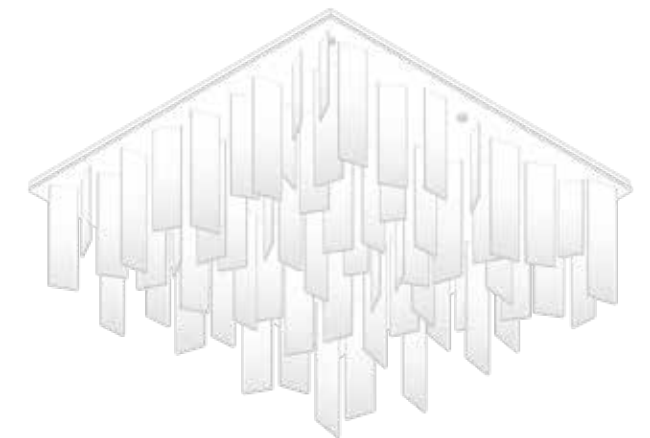

COVA

THE NEW LIGHTING COLLECTION FROM

Lumicor.

This page: Restaurant | Cova Round 40" | 601.04
Opposite page: Cova Round 23" | 601.02
Cover: Cova Oval 23" x 47" | 601.05

INTRODUCING COVA

The Cova Collection from Lumicor features uniquely architectural, flush mount ceiling fixtures that bring character and style to modern interiors. With four base shapes in eight sizes and the option to nest fixtures and create large-scale custom installations, Cova is designed to work beautifully within any space.

SCALE UP

Make a statement with a single Cova fixture or install a series in spacious environments. Nest the square and rectangular fixtures to create nearly seamless large-scale installations in custom configurations.

Retail | Cova Rectangle 23" x 47" (shown nested in groups of four) | 601.08

This page: Office | Cova Square 47" | 601.07
 Back Cover: Cova Square 23" | 601.06

COVA COLLECTION // LIGHTING BY LUMICOR

Produced with durable, high-performance resin, each Cova flush mount fixture is fully kitted and ships flat, saving on shipping costs and minimizing the risk of damage. Onsite assembly is simple and fast, allowing a single fixture to be put together and installed in just a few hours. See the full collection at Lumicor.com.

COVA ROUND

Available Sizes | 18" #601.01 | 23" #601.02
 | 30" #601.03 | 40" #601.04 (pictured below)

COVA OVAL

Dimensions | 23"x47" #601.05

COVA RECTANGLE

Dimensions | 23"x47" #601.08

COVA SQUARE

Available Sizes | 23" #601.06 | 47" #601.07 (pictured below)