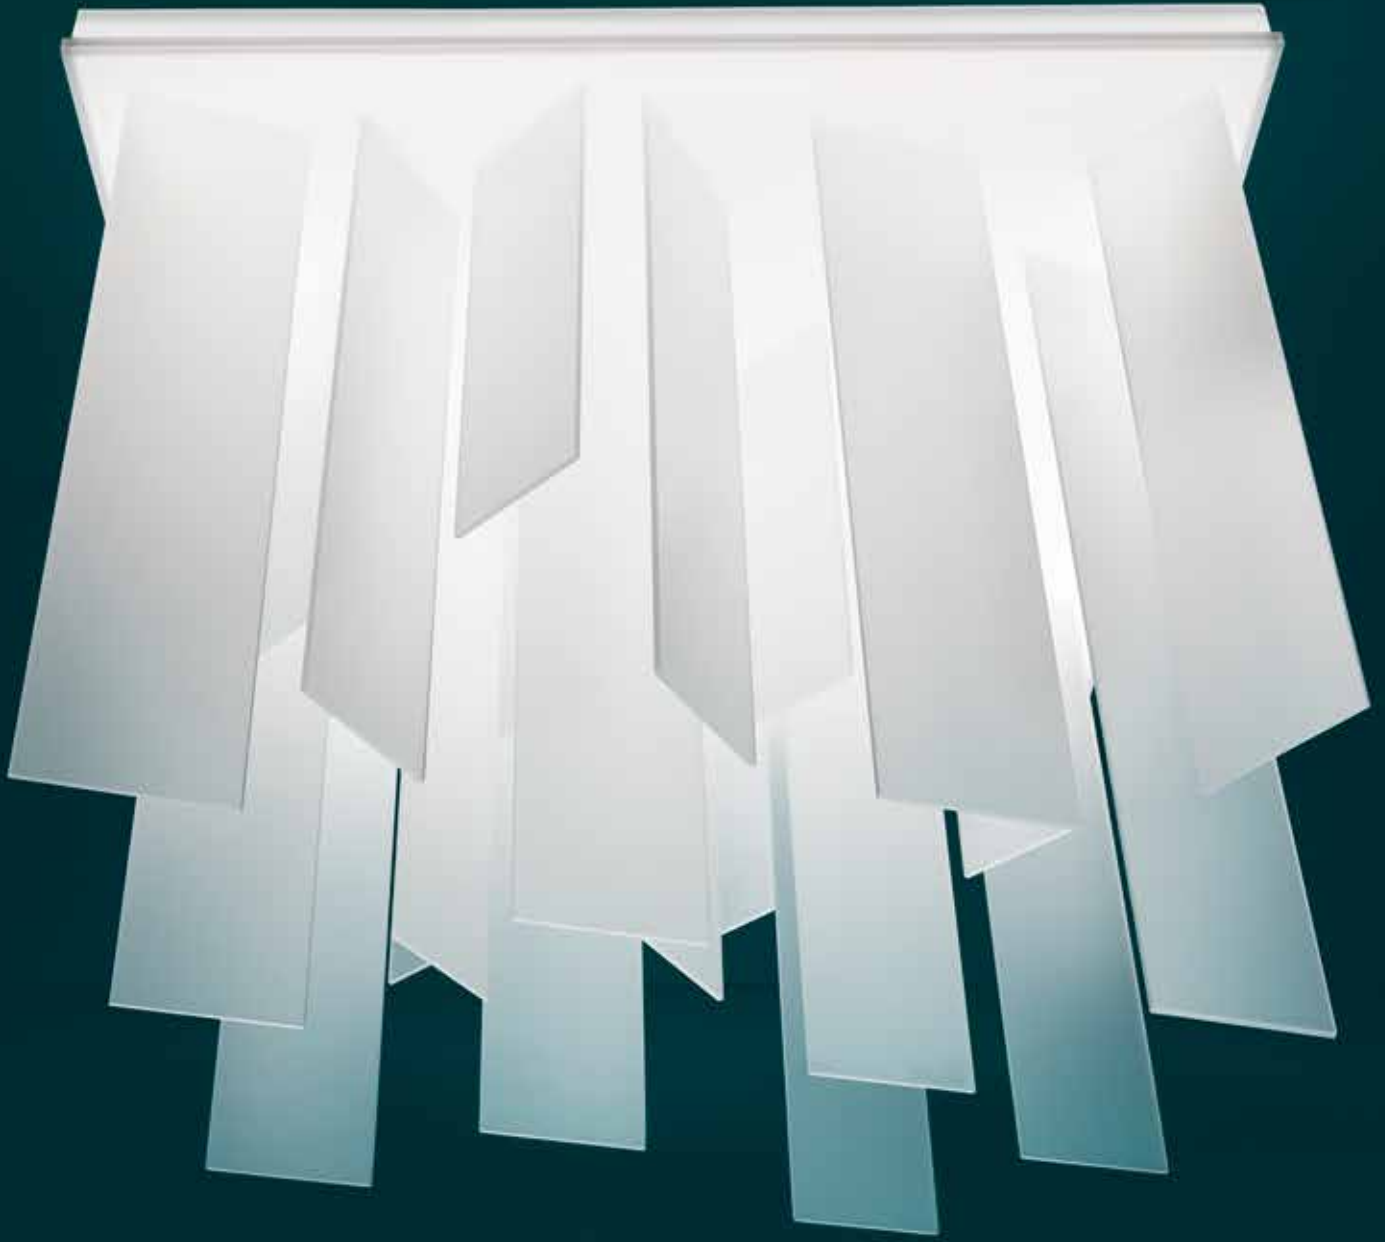

Lumicor®

© 2019 Lumicor, Inc. All Lumicor products and materials are copyrighted in their entirety. Lumicor Resin is proudly made in the USA.