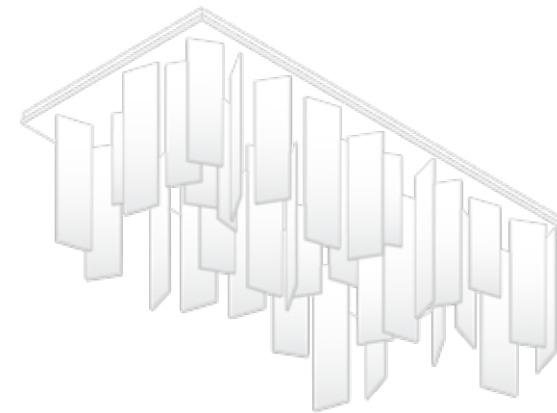

COVA

THE NEW LIGHTING COLLECTION FROM

Lumicor.

This page: Restaurant | Cova Round 40" | 601.04
Opposite page: Cova Round 23" | 601.02
Cover: Cova Oval 23" x 47" | 601.05

INTRODUCING COVA

The Cova Collection from Lumicor features uniquely architectural, flush mount ceiling fixtures that bring character and style to modern interiors. With four base shapes in eight sizes and the option to nest fixtures and create large-scale custom installations, Cova is designed to work beautifully within any space.

SCALE UP

Make a statement with a single Cova fixture or install a series in spacious environments. Nest the square and rectangular fixtures to create nearly seamless large-scale installations in custom configurations.

Retail | Cova Rectangle 23" x 47" (shown nested in groups of four) | 601.08

This page: Office | Cova Square 47" | 601.07
 Back Cover: Cova Square 23" | 601.06

COVA COLLECTION // LIGHTING BY LUMICOR

Produced with durable, high-performance resin, each Cova flush mount fixture is fully kitted and ships flat, saving on shipping costs and minimizing the risk of damage. Onsite assembly is simple and fast, allowing a single fixture to be put together and installed in just a few hours. See the full collection at Lumicor.com.

COVA ROUND

Available Sizes | 18" #601.01 | 23" #601.02
 | 30" #601.03 | 40" #601.04 (pictured below)

COVA OVAL

Dimensions | 23"x47" #601.05

COVA RECTANGLE

Dimensions | 23"x47" #601.08

COVA SQUARE

Available Sizes | 23" #601.06 | 47" #601.07 (pictured below)