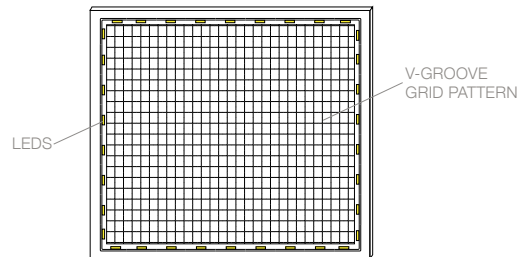

Lumicor®

LUMILIGHT
Innovative Illumination

LUMILIGHT | PRODUCT OVERVIEW

Lumilight is designed to emit a bright, even output of light across the entire surface of our Lumicor resin panels.

Unlike traditional panel lighting that requires the use of large frames to house florescent tubes, Lumilight integrates high output LEDs with a light guiding grid into an acrylic sheet, making it possible to create an elegant, frameless lighting solution.

Lumilight is an excellent solution for countertops, interior signage, retail displays, wall applications, desk wraps – anywhere you want to make a statement.

Lumilight utilizes crystal clear acrylic etched with a patented V-groove grid pattern that refracts the light to provide even illumination across the panel.