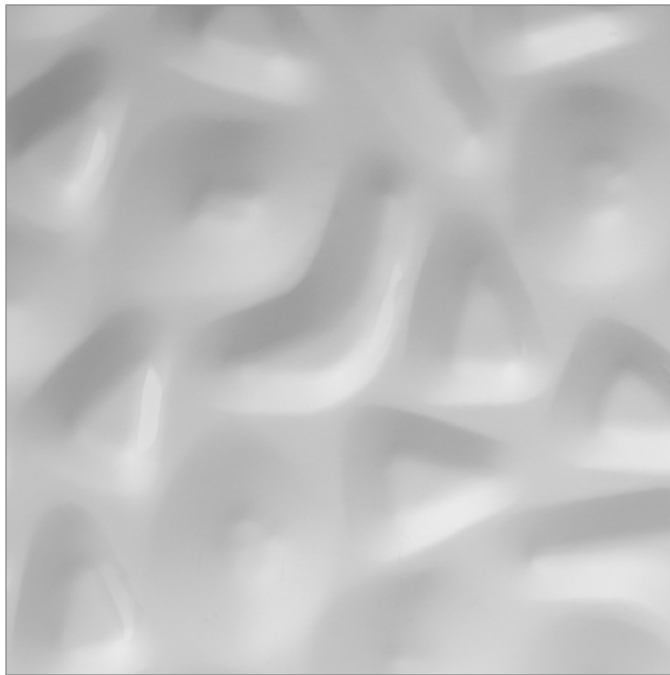

Décors | Impressions

Price Group: \$\$\$

Jive exudes cool with its large pattern, freeform shapes, and exaggerated reliefs. Light and color dance behind this décor's playful terrain adding character to any environment.

PATTERN TO SCALE

Jive is only available with a factory emboss finish on the textured side.

Impressions are embossed into clear resin. Add-ons and other finishes are only available on the non-textured side of this décor.

To see more images of this décor, visit the [JIVE page](#).

**SUSTAINABLE FEATURE** | Panels featuring this décor contain a minimum of 50% recycled content.

*Not all decors are available in every gauge or sheet size and may vary by resin. Gauge tolerance is ± 20%. Each color layer adds .010" to the thickness. Colors may differ between the page and the product. For the most accurate color representation, please consult physical samples.*

### RESIN TYPES & SIZES

*Lumiclear gauges:*

- 1/4" .236" (6 mm)
- 3/8" .354" (9 mm)
- 1/2" .472" (12 mm)

*Panel sizes:*

- Standard | 46" x 96" (1168 x 2438 mm)