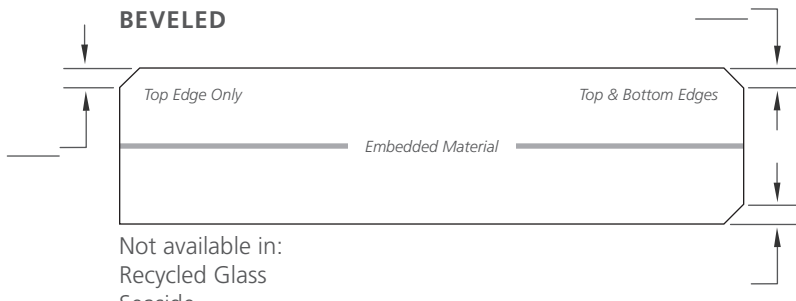

Information ›

EDGE PROFILES FOR COUNTERTOPS

Please fill in indicated radius or bevel size for desired edge profile.

SQUARE EASED

BULLNOSE

Not available in:
Recycled Glass
Seaside
Java

WATERFALL

Not available in:
Recycled Glass
Seaside
Java

KNIFE

Not available in:
Recycled Glass
Seaside
Java

BEVELED

Not available in:
Recycled Glass
Seaside
Java

PENCIL

(Only available in 1/4", 3/8", 1/2")

Not available in:
Recycled Glass
Seaside
Java