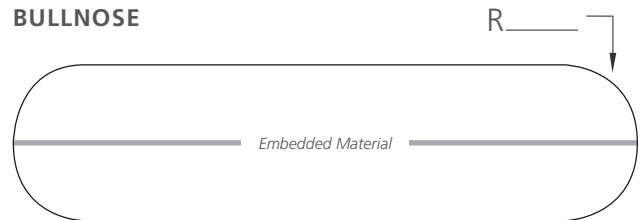

Information ›

EDGE PROFILES FOR COUNTERTOPS

Please fill in indicated radius or bevel size for desired edge profile.

SQUARE EASED

BULLNOSE

Not available in:
Recycled Glass
Seaside
Java

WATERFALL

Not available in:
Recycled Glass
Seaside
Java

KNIFE

Not available in:
Recycled Glass
Seaside
Java

BEVELED

Not available in:
Recycled Glass
Seaside
Java

PENCIL

(Only available in 1/4", 3/8", 1/2")

Not available in:
Recycled Glass
Seaside
Java