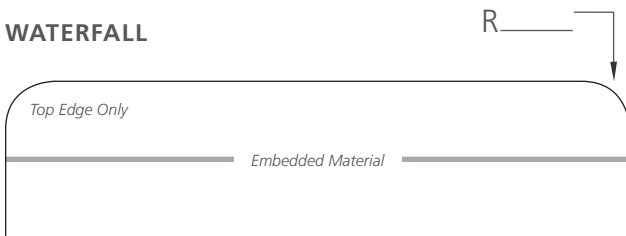

Information ›

EDGE PROFILES FOR COUNTERTOPS

Please fill in indicated radius or bevel size for desired edge profile.

SQUARE EASED

BULLNOSE

Not available in:
Recycled Glass
Seaside
Java

WATERFALL

Not available in:
Recycled Glass
Seaside
Java

KNIFE

Not available in:
Recycled Glass
Seaside
Java

BEVELED

Not available in:
Recycled Glass
Seaside
Java

PENCIL

(Only available in 1/4", 3/8", 1/2")

Not available in:
Recycled Glass
Seaside
Java